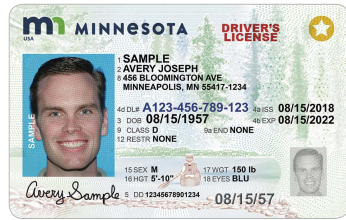

Comparison Chart - License and Identification

REAL ID

Available after Oct. 1, 2018

Enhanced Card

Standard MN Card

Passport Card

Passport Book

	Driver's License	Identification Card	Driver's License	Identification Card	Driver's License	Identification Card		
Age Requirement	Must be at least 16 years old	No	Must be at least 16 years old	Must be at least 16 years old	Must be at least 16 years old	No	No	No
Domestic Air Travel	Yes	Yes	Yes	Yes	Acceptable until May 7, 2025	Acceptable until May 7, 2025	Yes	Yes
International Air Travel	No	No	No	No	No	No	No	Yes
Border Crossing	No	No	Yes	Yes	No	No	Yes	Yes
Contains Radio Frequency Identification (RFID)	No	No	Yes	Yes	No	No	Yes	Yes
* Entering Federal Facilities	Yes	Yes	Yes	Yes	Yes (Until May 7, 2025)	Yes (Until May 7, 2025)	Yes	Yes
* Entering Military Bases	Yes	Yes	Yes	Yes	Yes (Until May 7, 2025)	Yes (Until May 7, 2025)	Yes	Yes
* Entering Nuclear Power Plants	Yes	Yes	Yes	Yes	Yes (Until May 7, 2025)	Yes (Until May 7, 2025)	Yes	Yes
Identification purposes	Yes	Yes	Yes	Yes	Yes	Yes	Yes	Yes
Valid for Lawful Driving Privileges	Yes	No	Yes	No	Yes	No	No	No
Issued to US Citizen	Yes	Yes	Yes	Yes	Yes	Yes	Yes	Yes
Issued to Non-US Citizen	Yes	Yes	No	No	Yes	Yes	No	No
Acceptable after May 7, 2025	Yes	Yes	Yes	Yes	Not for federal purposes	Not for federal purposes	Yes	Yes