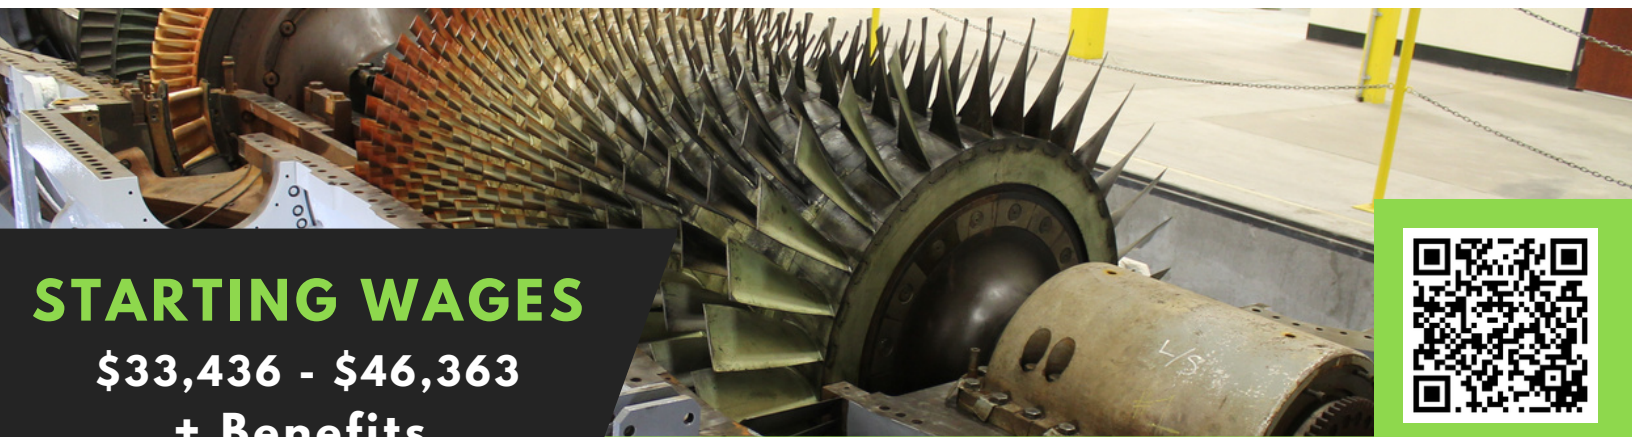

STARTING WAGES

$33,436 - $46,363

+ Benefits

*Wages vary by area and are subject to change based upon collective bargaining.

www.carpenterstraininginstitute.org